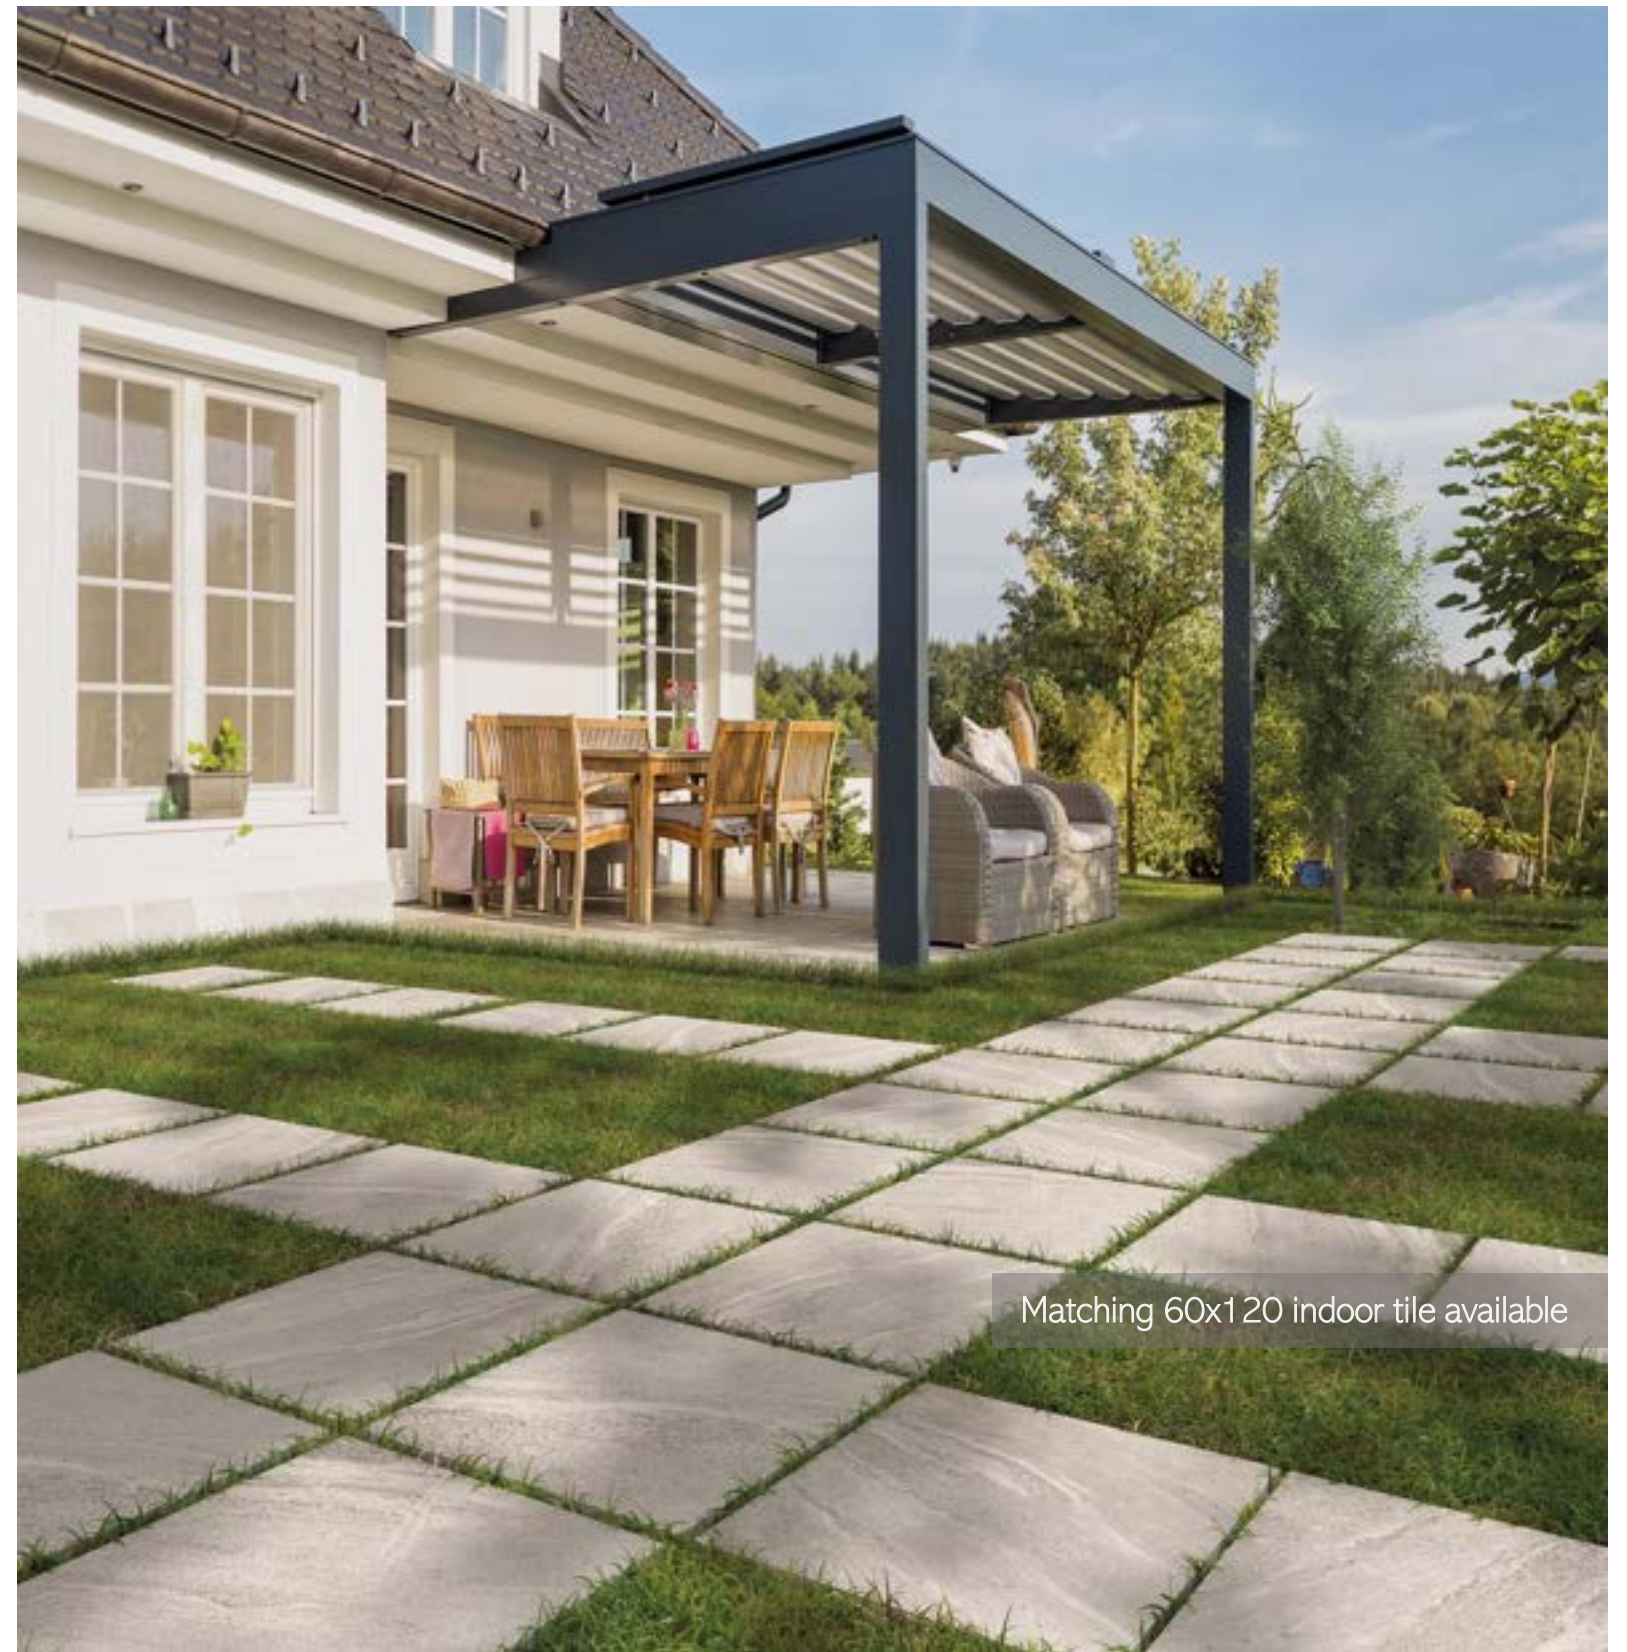

Outdoor

Cayman

Full bodied porcelain tiles in a natural stone effect. Suitable for use outdoors, these tiles are slip and frost resistant with a high breakage strength.

55014531R
Cayman
600x600x20mm

Matching 60x120 indoor tile available