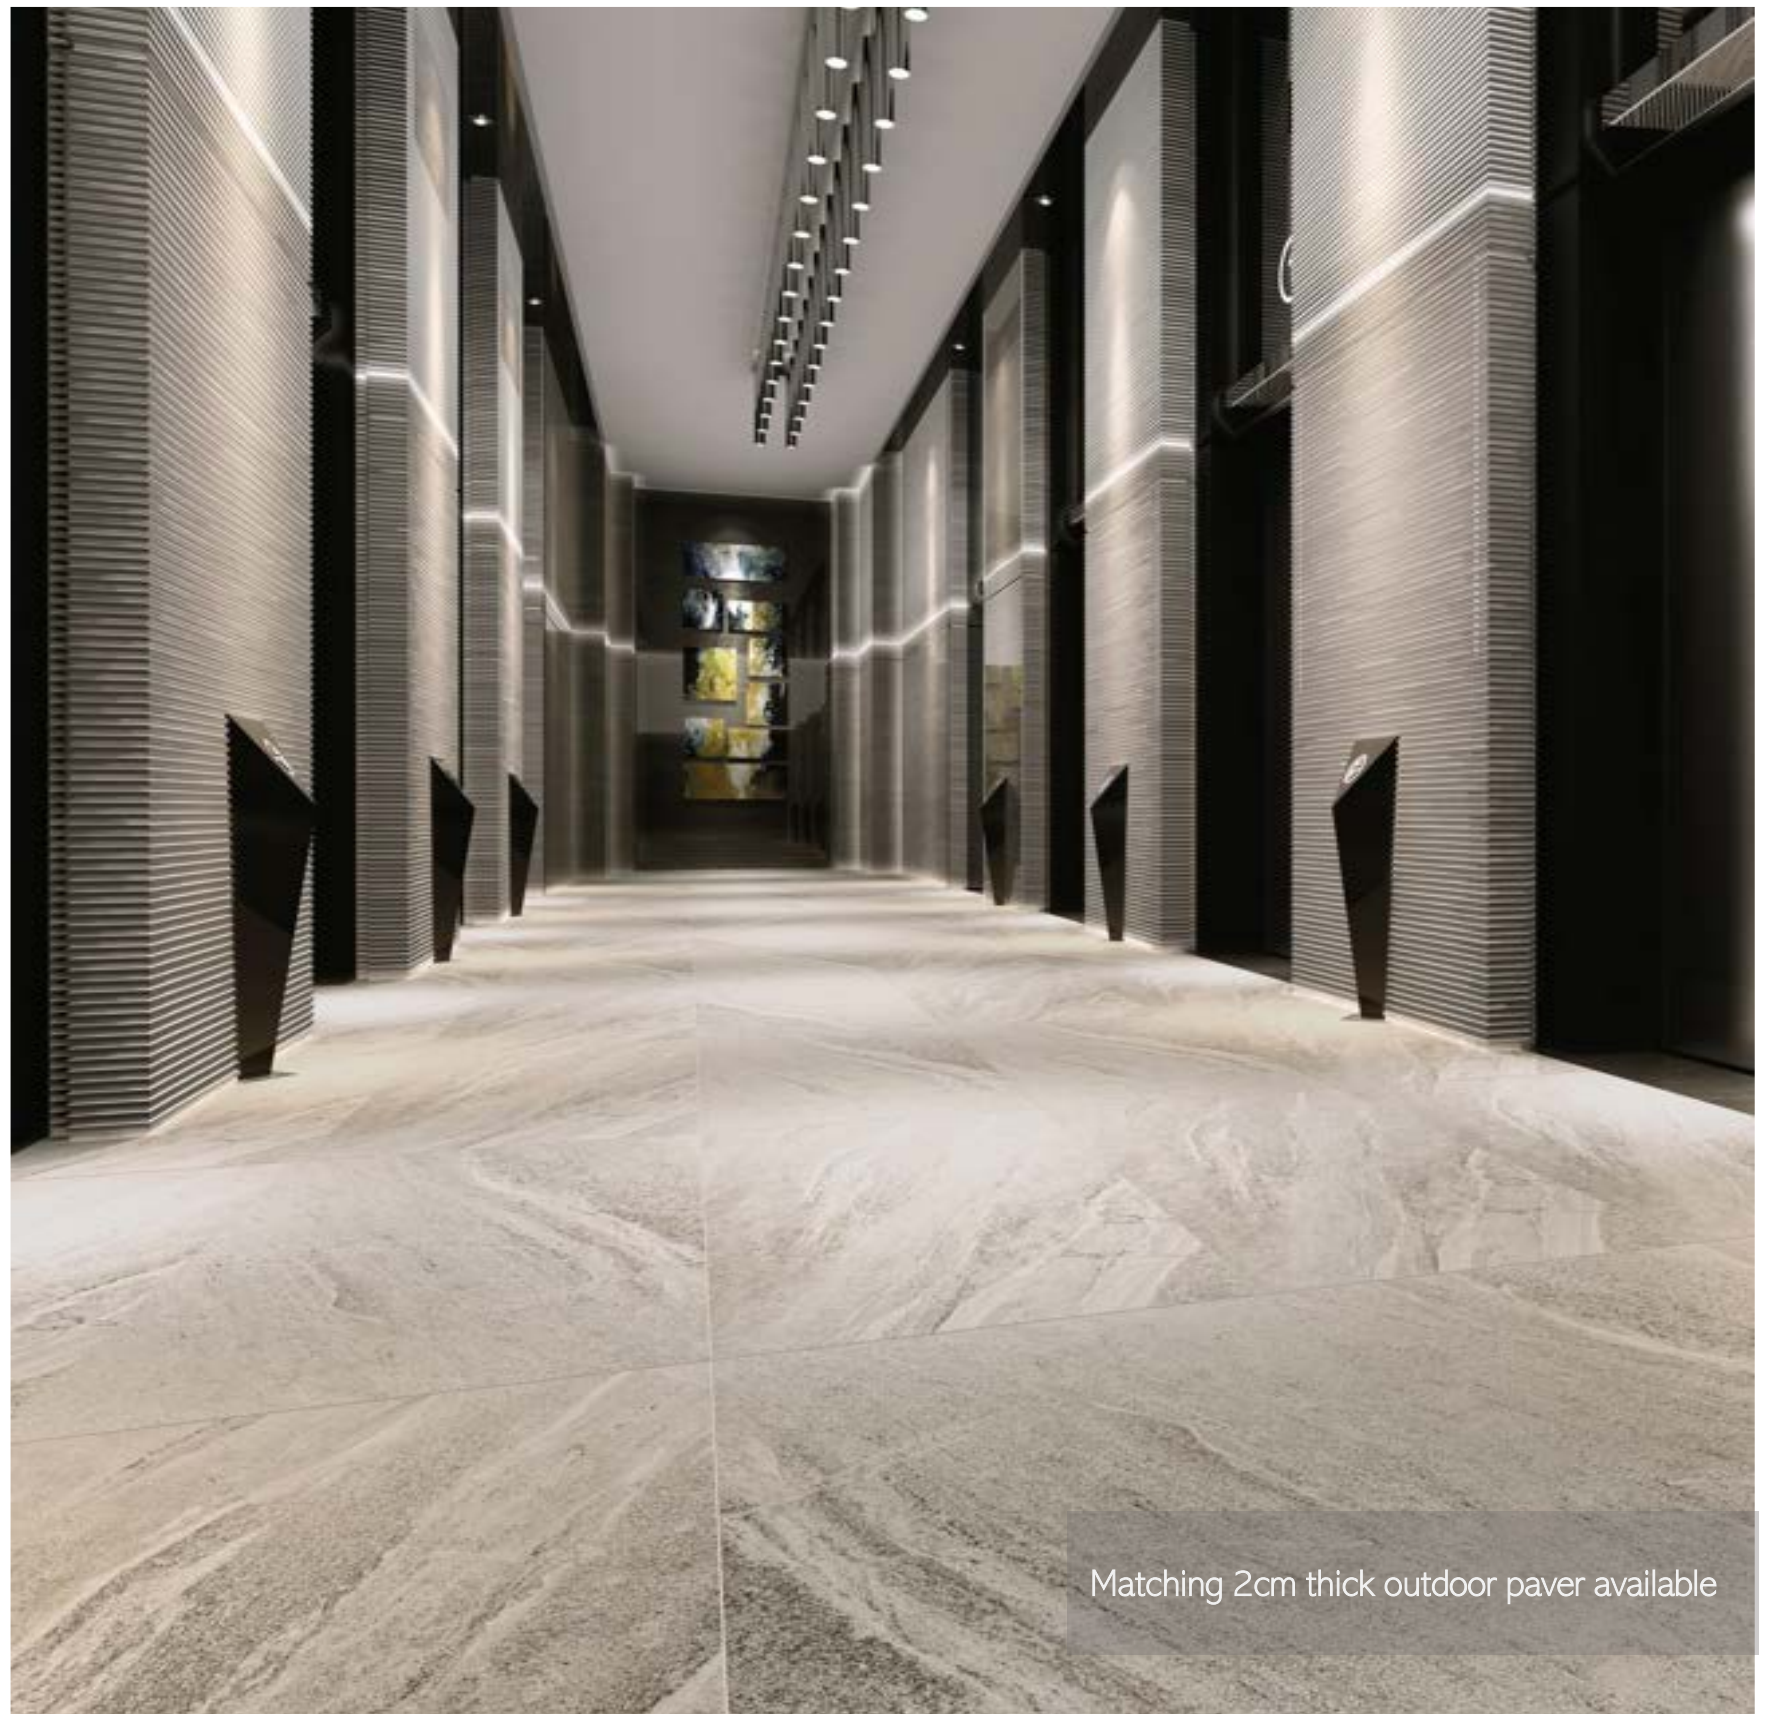

550112951RN-N
Pietro Grigio Lev 800x800mm

HAL-ORGR8080
Pietro Anthracite Lev
800x800mm

Stone

Windsor

Matt natural stone effect tiles with a rectified edge. Suitable for use on wall and floor.

55012930R
Windsor
1200x600mm