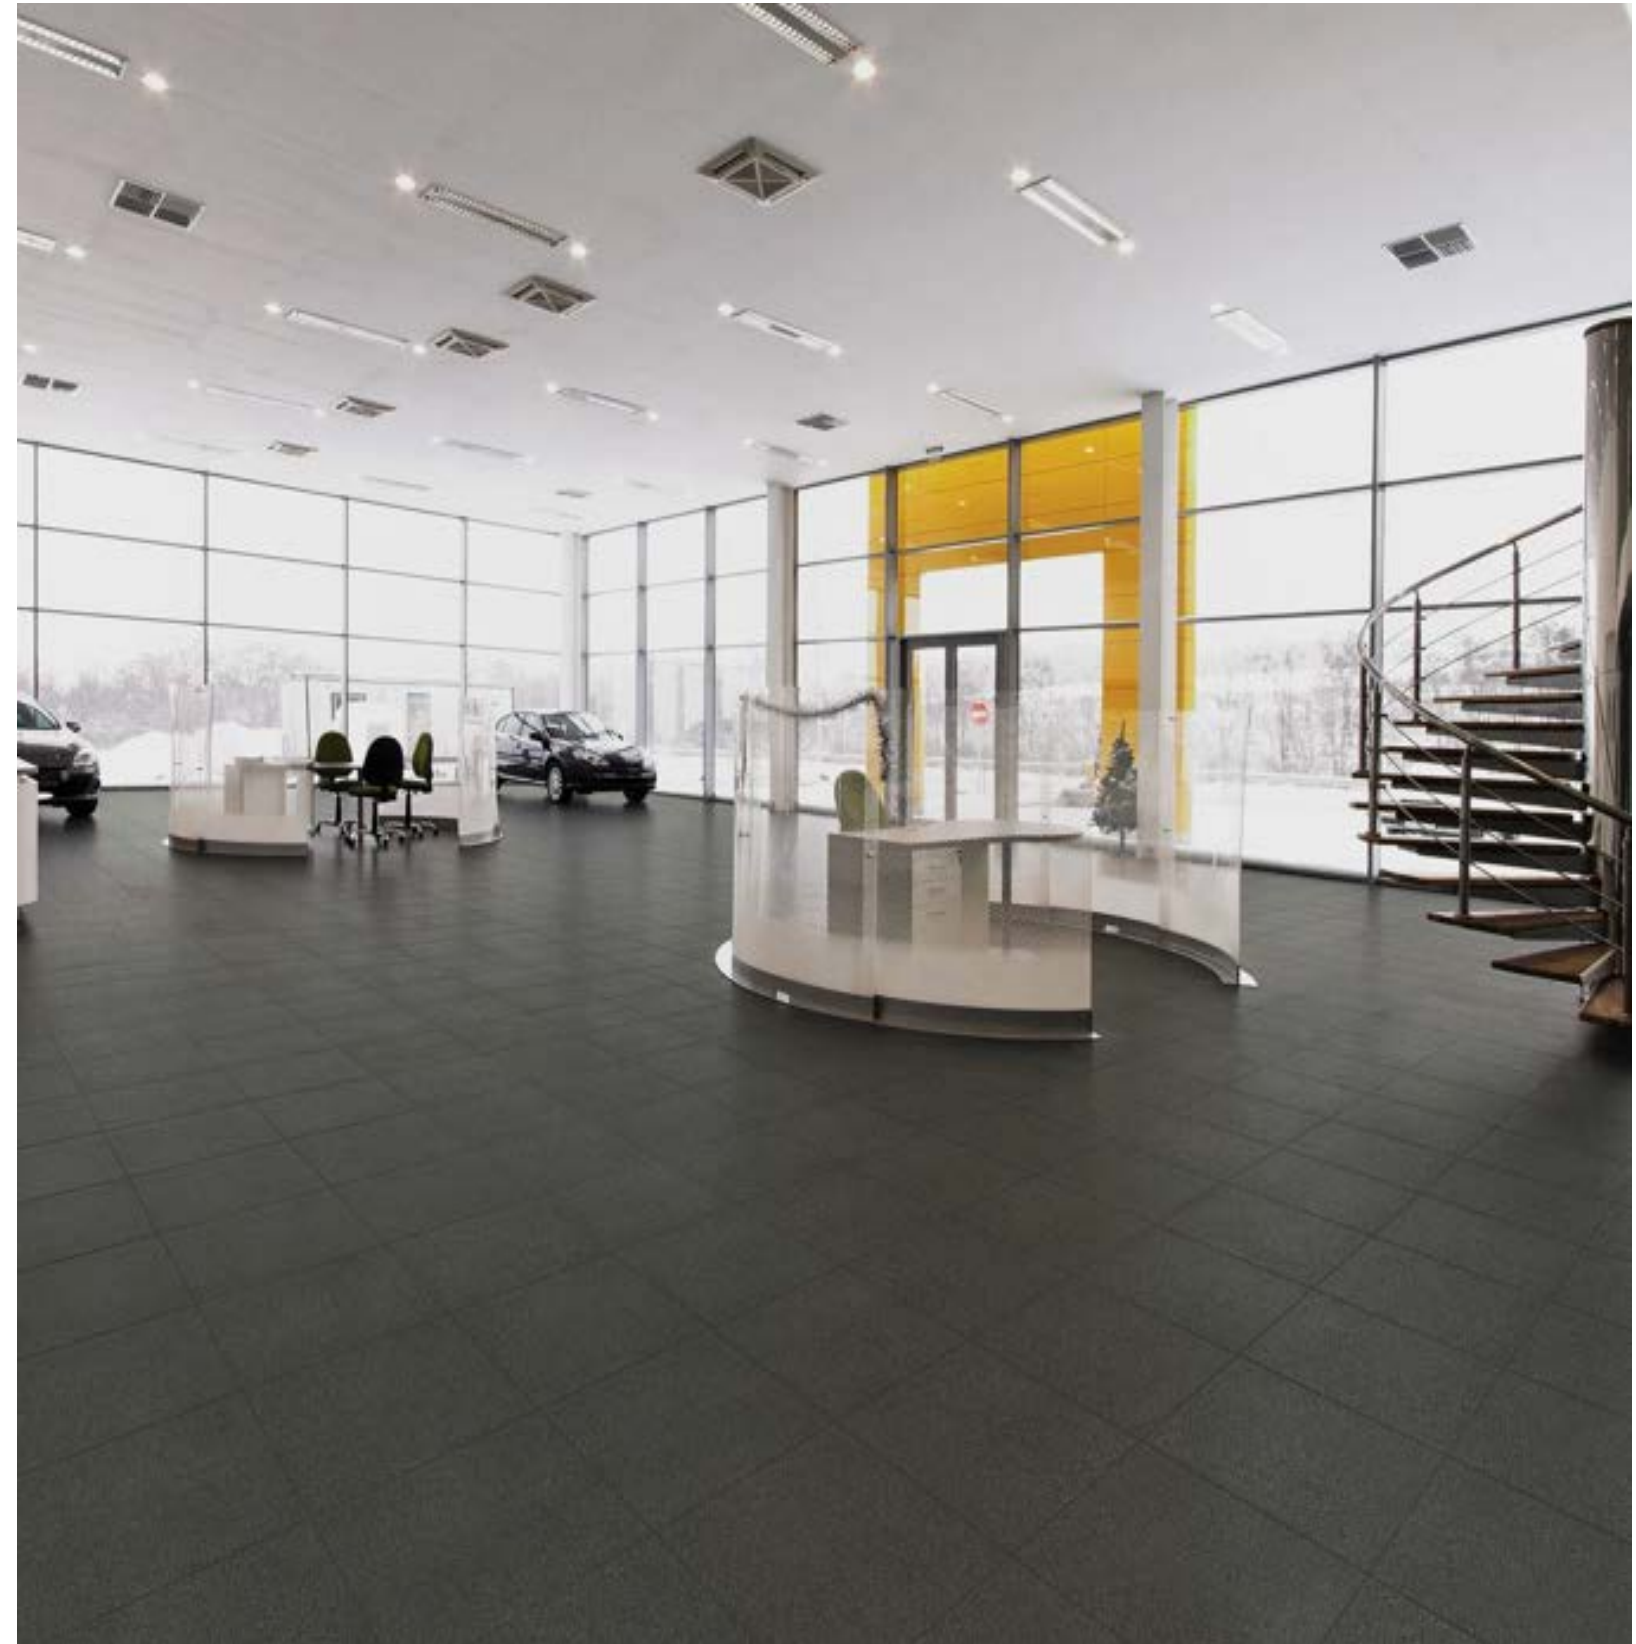

Technical Porcelain Black

Full bodied porcelain tiles available in both a flat (natural) and relief (structured) finish. These tiles are suitable for use on wall and floor and are great for use in wet areas.

Stone