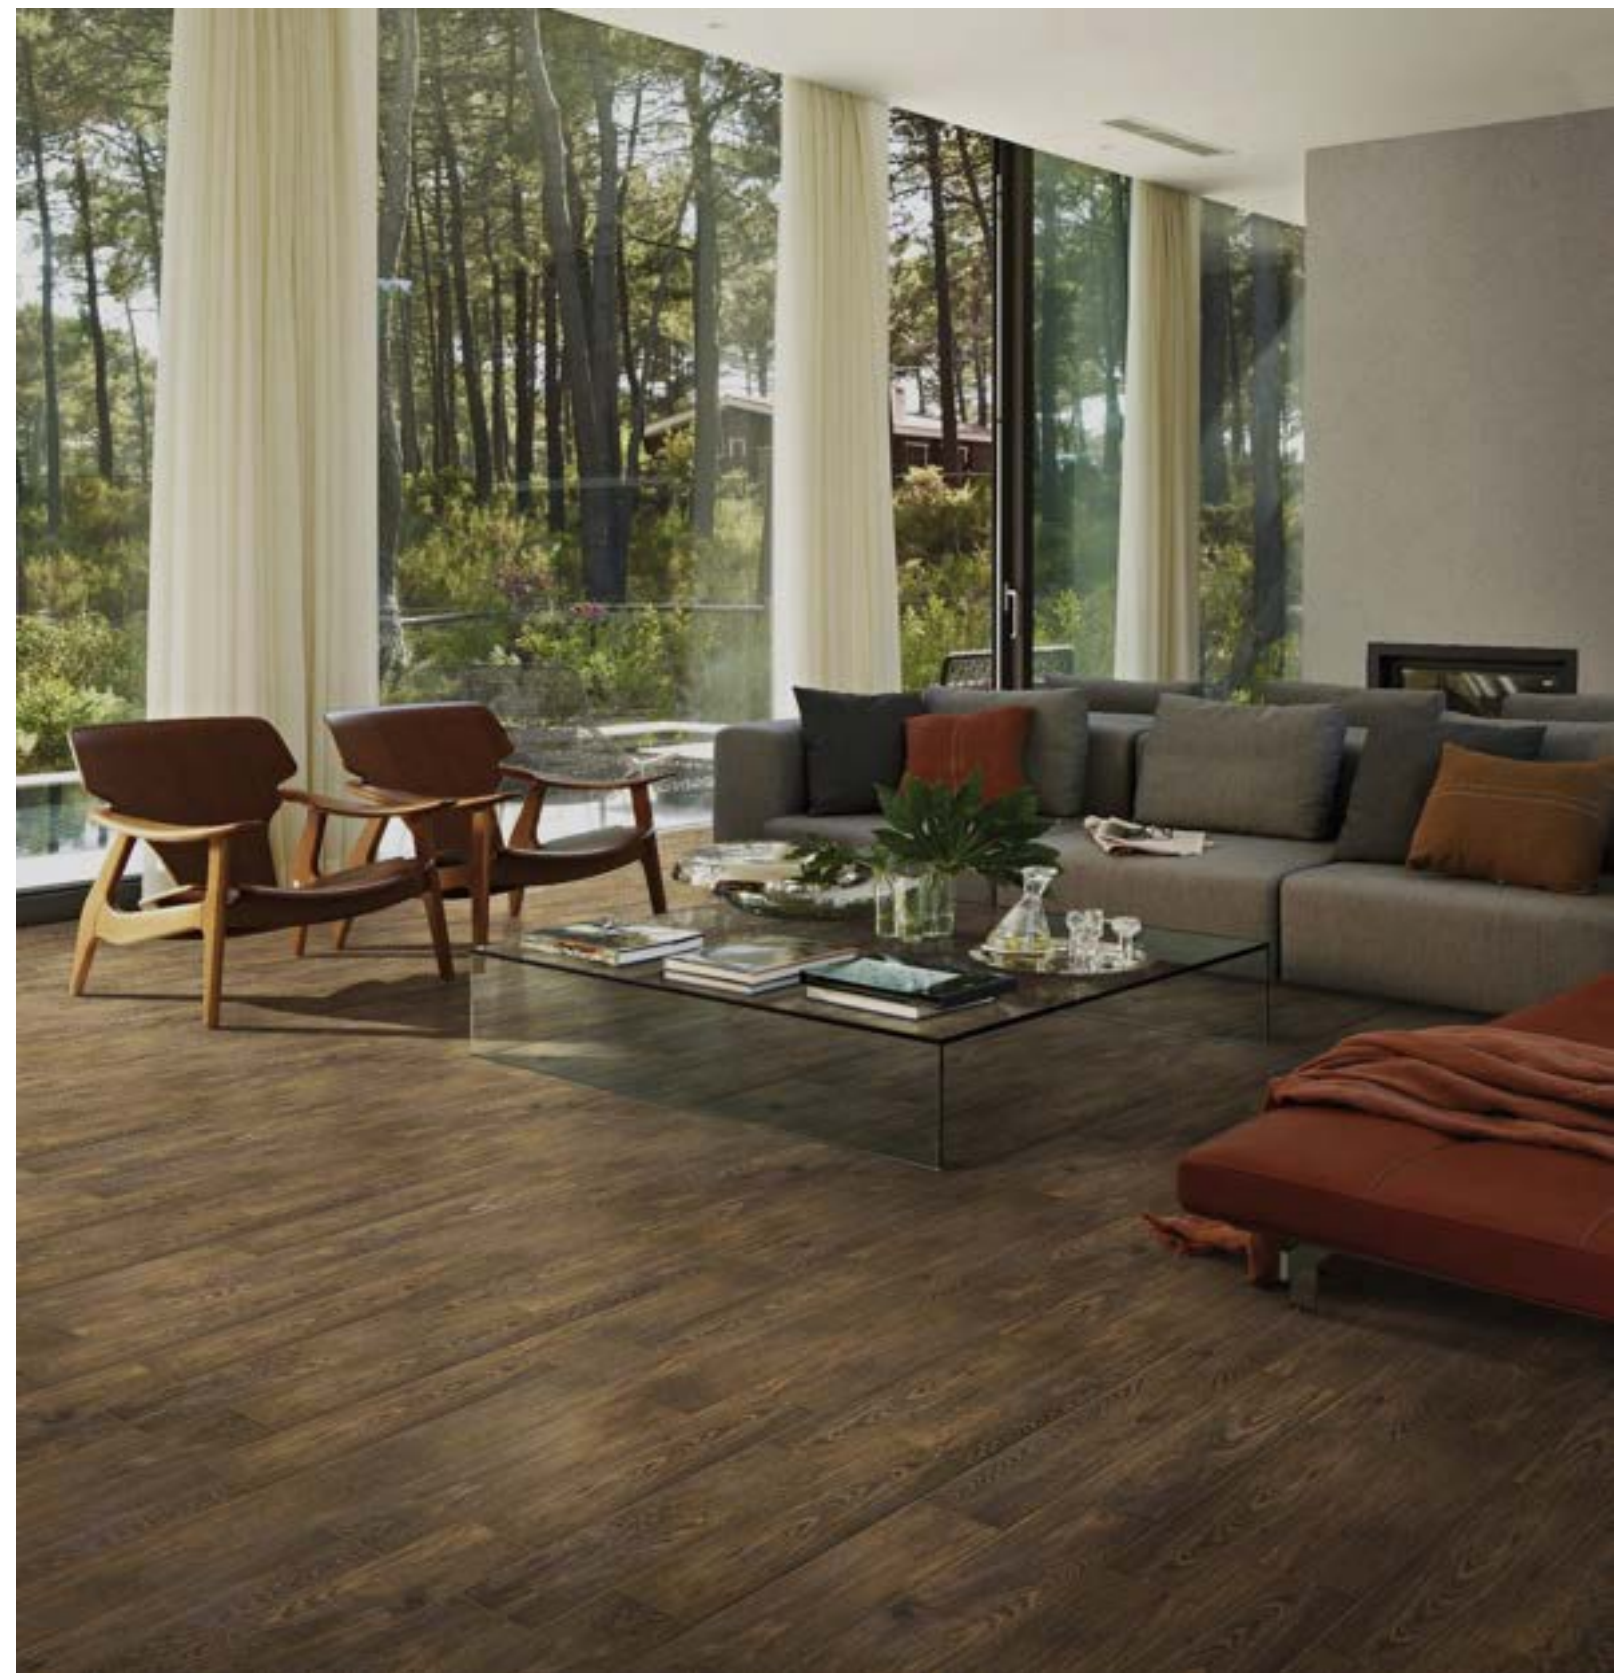

Wood

Faro Wenge

Porcelain tiles in a matt wood effect suitable for wall and floor.

GS-D3652
Faro Wenge
150x600mm

Wood

Oland

Porcelain tiles in a matt wood effect suitable for wall and floor.

GS-N70001N Oland
150x600mm