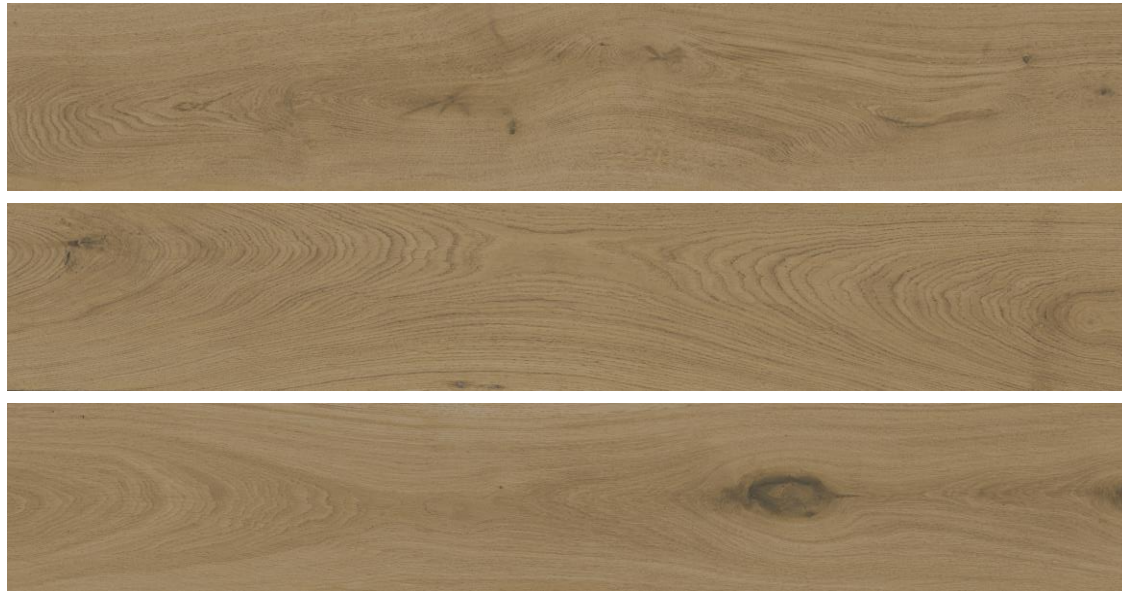

PT16092
Alna Cotton

Wood

Alna Dove

Porcelain tiles in a matt wood effect suitable for wall and floor. Can be laid in multiple formations/ used as a splashback.

PT16093 Alna
Dove 80x330mm

Wood

Adelso Oro

Porcelain tiles in a matt wood effect suitable for wall and floor.