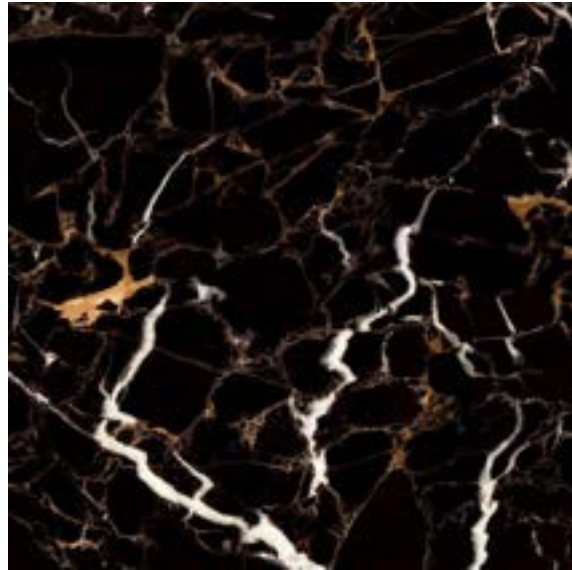

Marbles

Salvora

Polished marble effect tiles. Suitable for use on wall and floor.

FOGANPOL F
Salvora Cloud
600x600mm

FOGMAVPOL6060
Salvora Ocean
600x600mm

FOGGRYPOL6060
Salvora Putty
600x600mm

Naxos

Polished porcelain marble effect tiles.
Suitable for use on wall and floor.