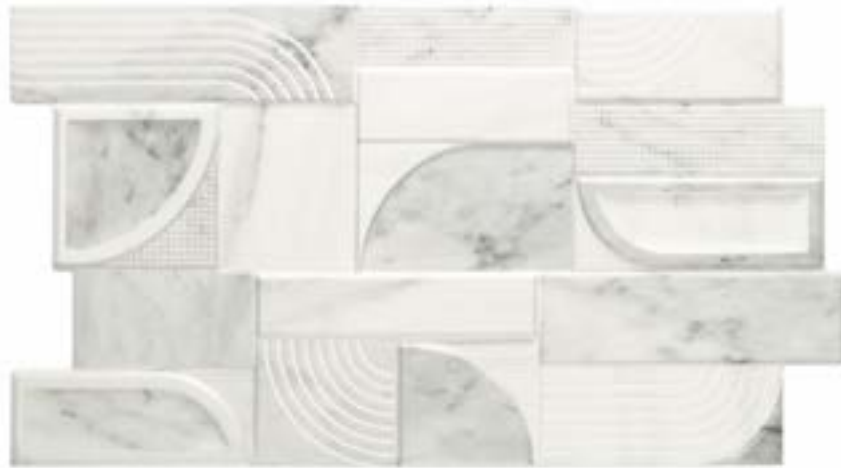

OND-EMPC
Framework Copper

Textured / 3D

Framework Marmi

Porcelain 3D relief décor tiles in a metallic finish.
Suitable for use on walls and as a feature.

OND-EMPM
Framework Marmi
310x560mm

Textured / 3D

Woods – inspired by