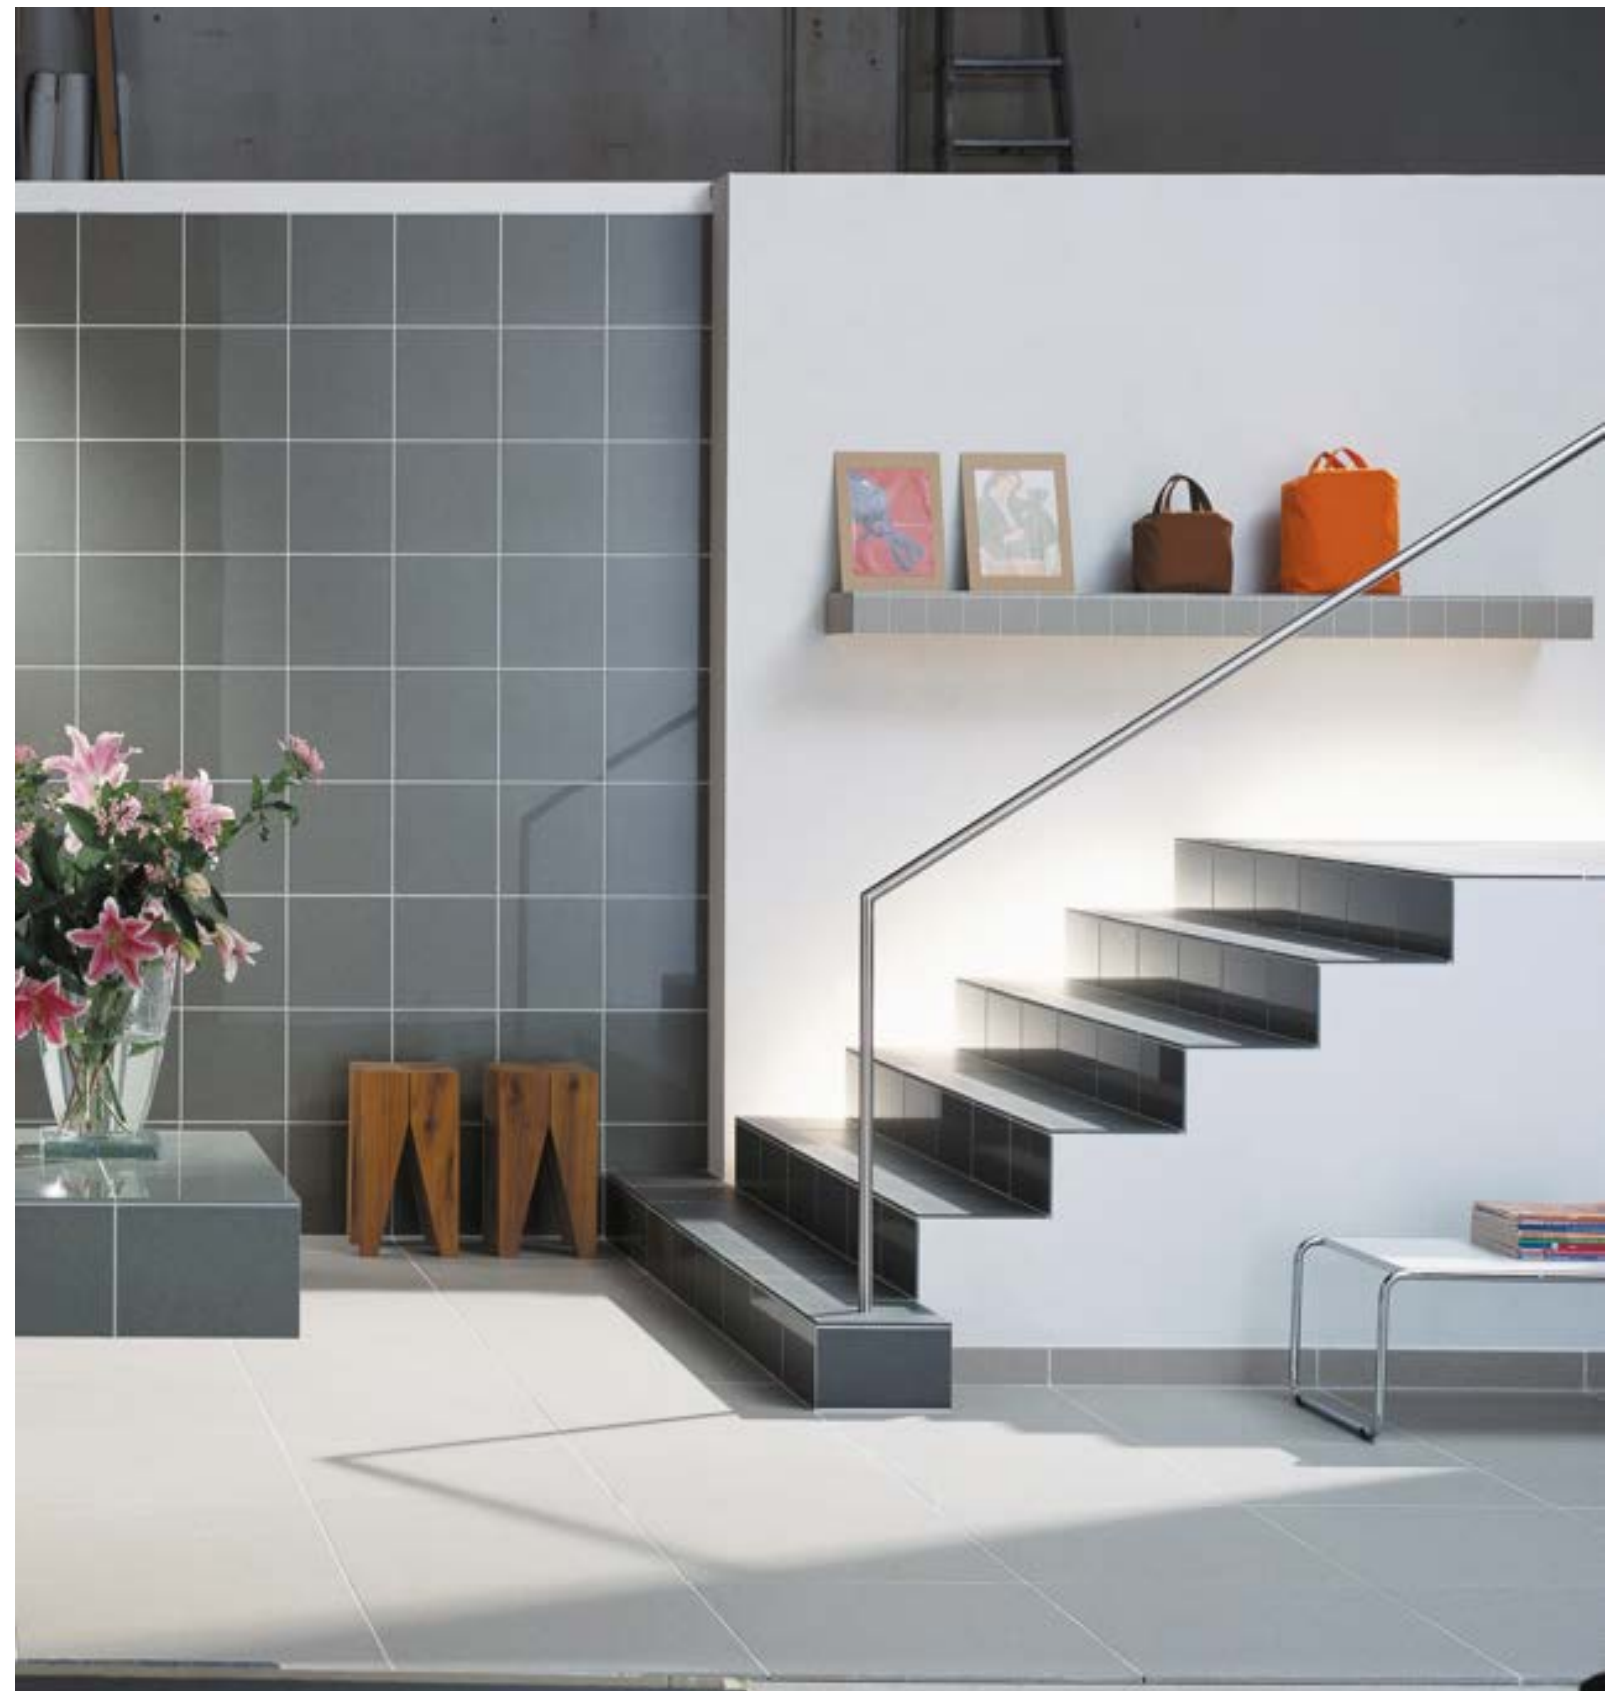

Technical Porcelain Dark Grey

Full bodied porcelain tiles available in both a flat (natural) and relief (structured) finish. These tiles are suitable for use on wall and floor and are great for use in wet areas.

Stone