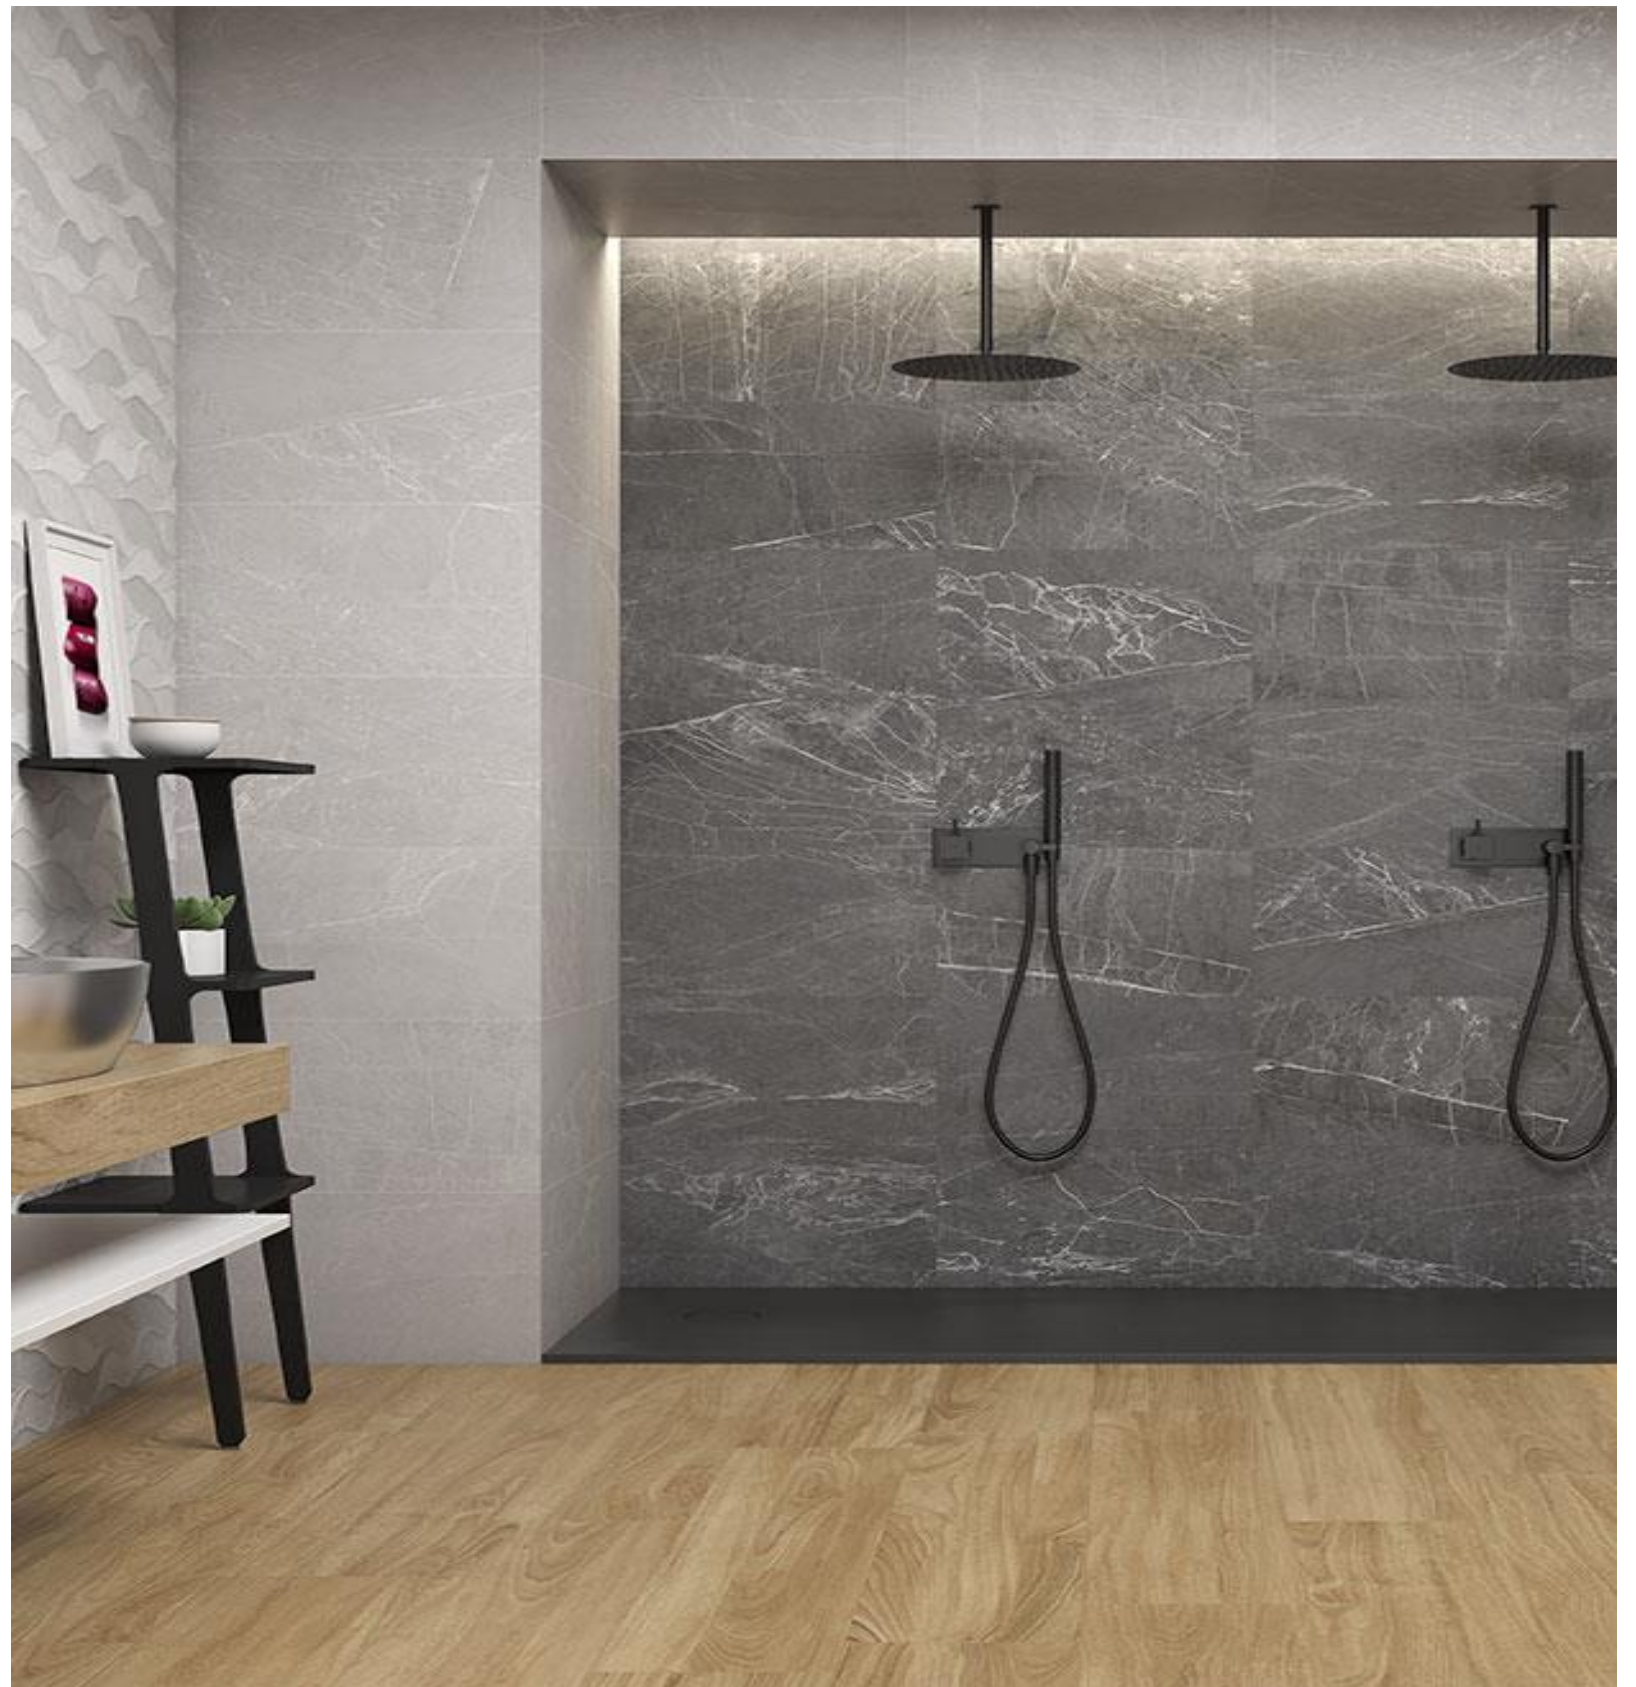

Torcello Anthracite

Matt porcelain floor tiles and red bodied ceramic wall tiles with a matching décor.

Stone