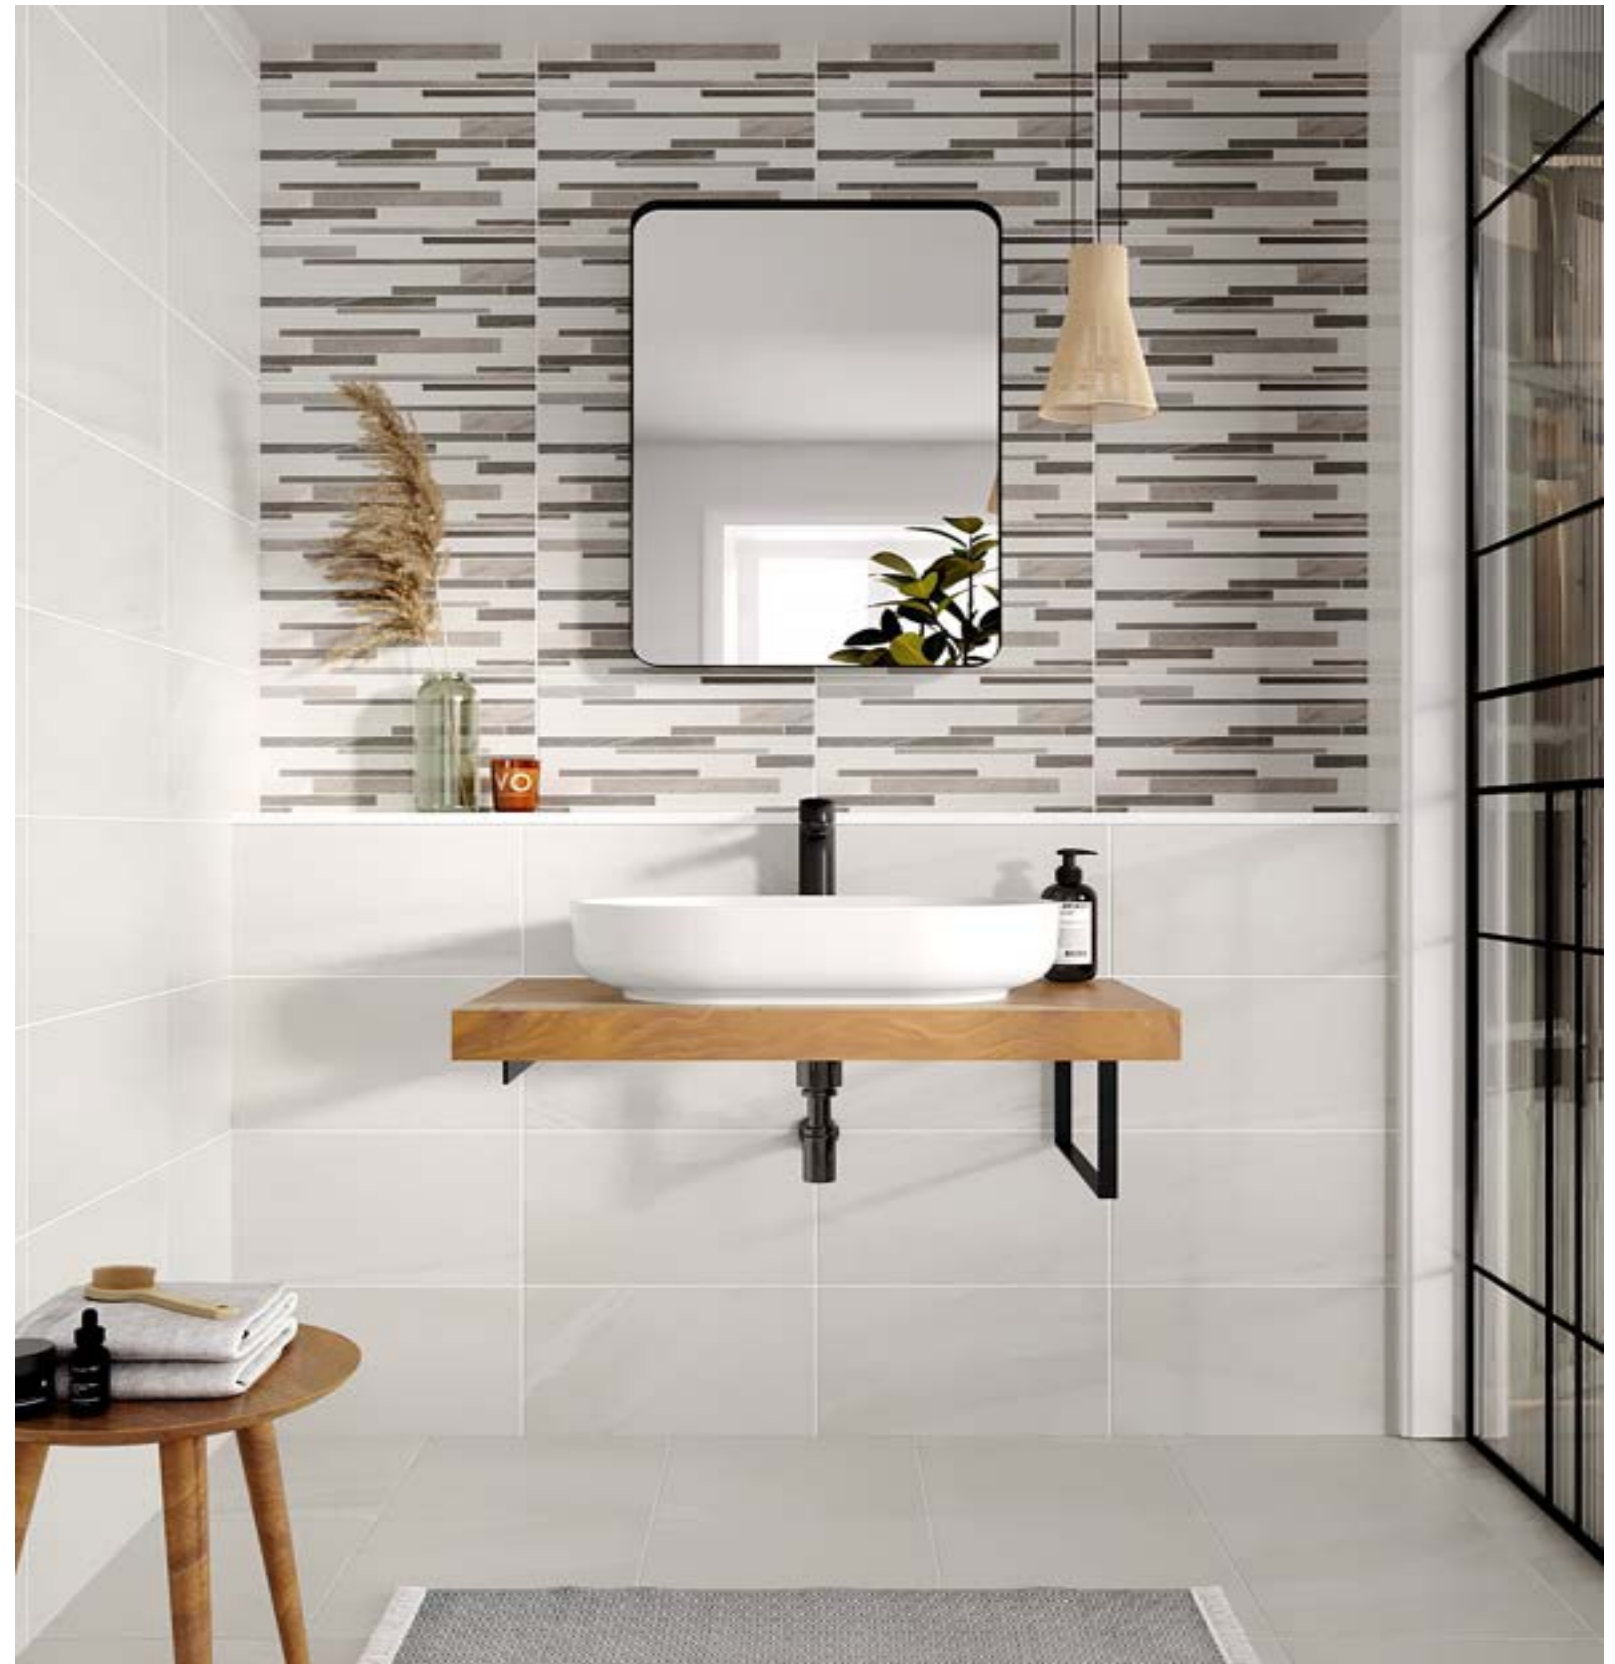

Brompton Splitface Decor

Ceramic flat matt tiles in a mixed natural stone effect suitable for use on walls.

Stone