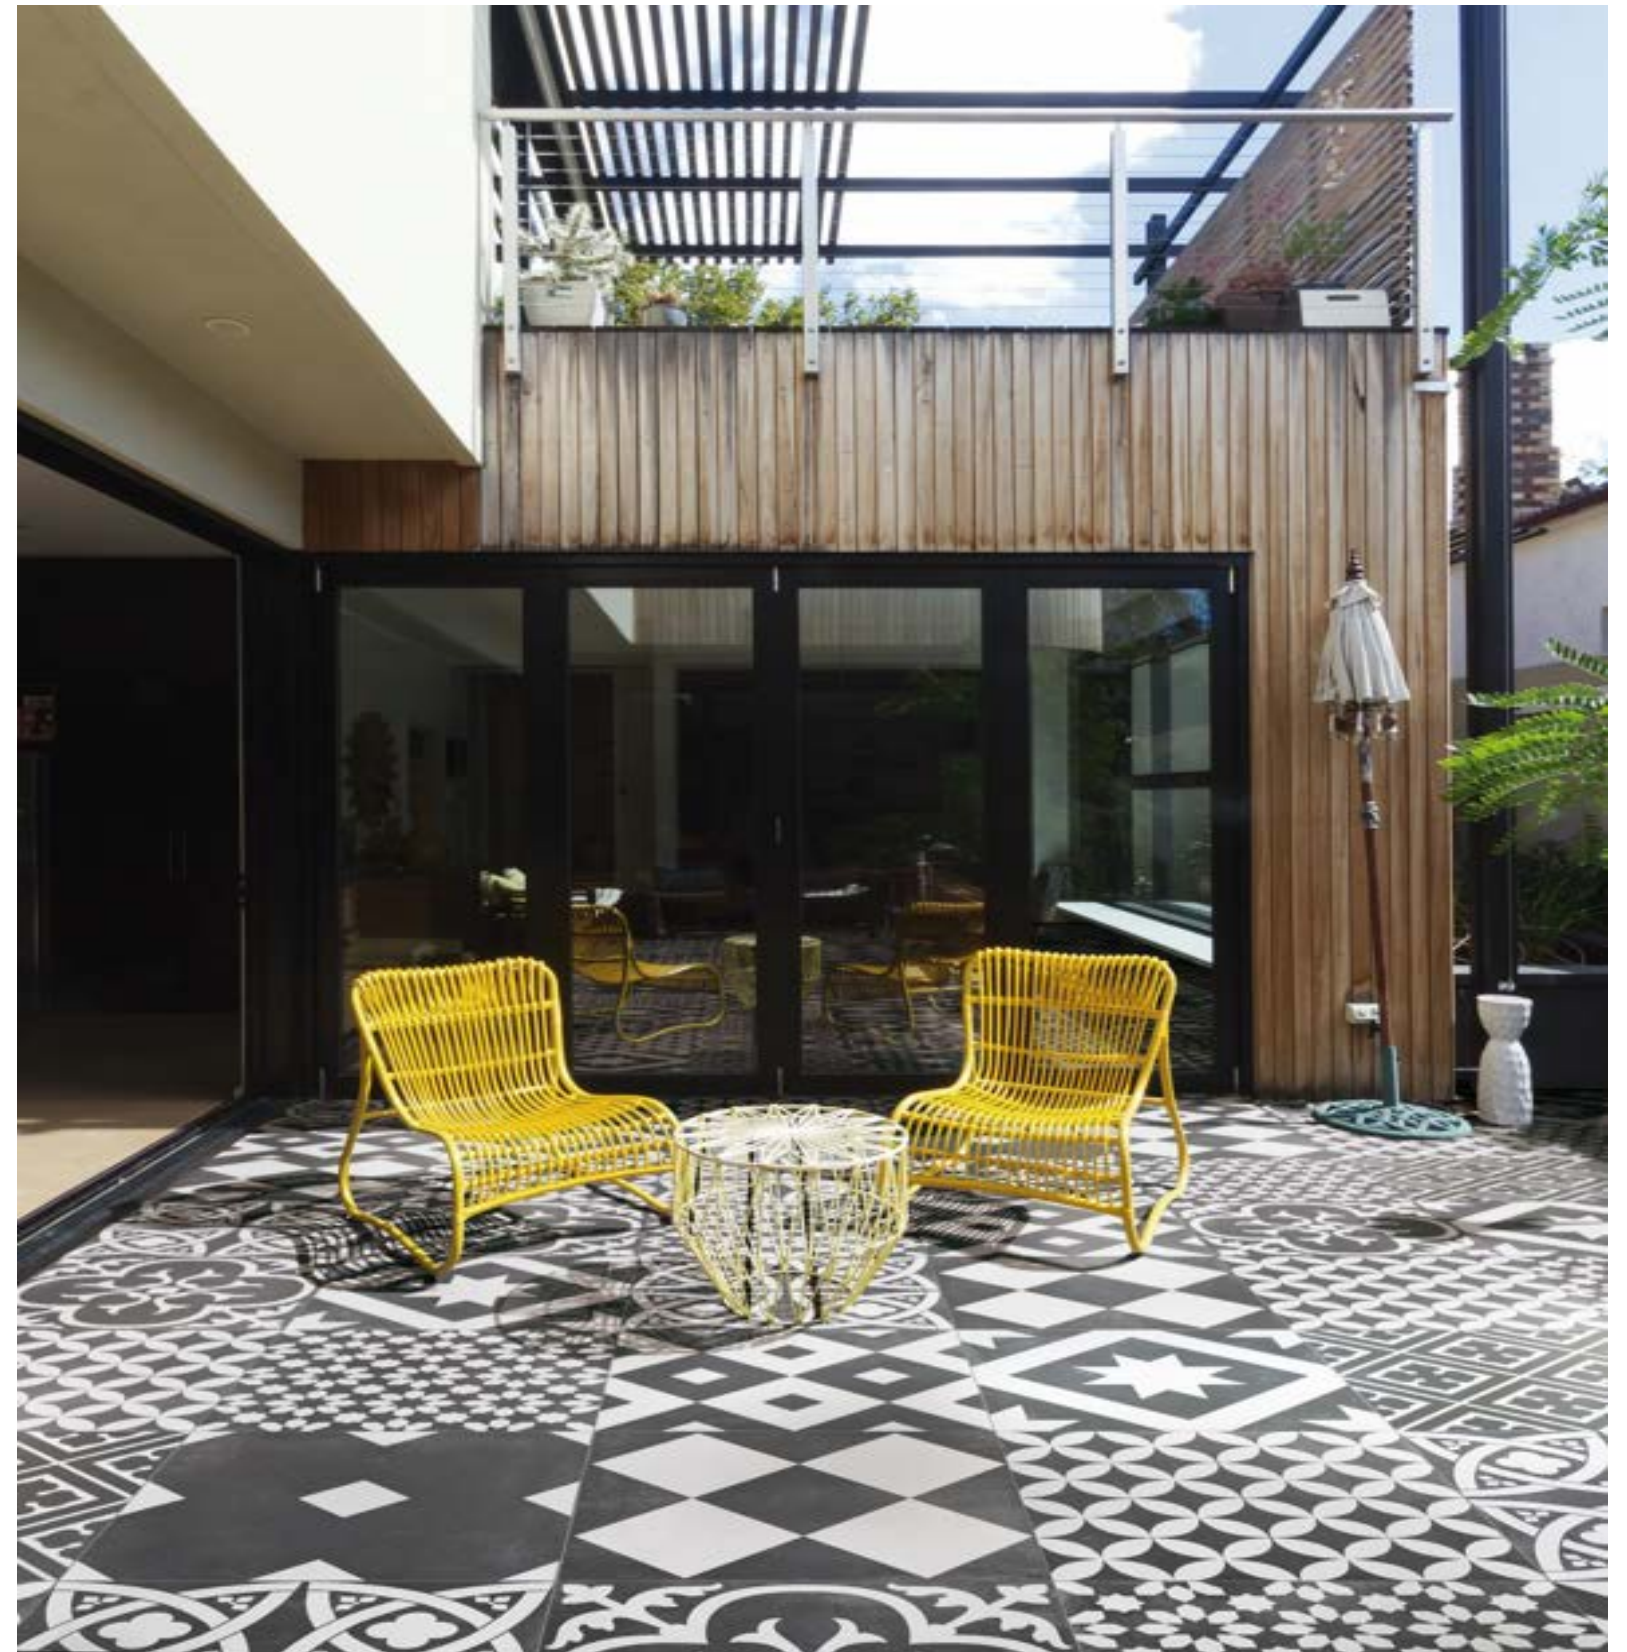

Catalina Decor Random

Full bodied porcelain patterned tiles.

Suitable for use outdoors, these tiles are slip and frost resistant with a high breakage strength.

PF00015902
Catalina Decor Random 604x604x20mm

These tiles come in 9 designs and are sold as random mixed boxes of 2.

Outdoor