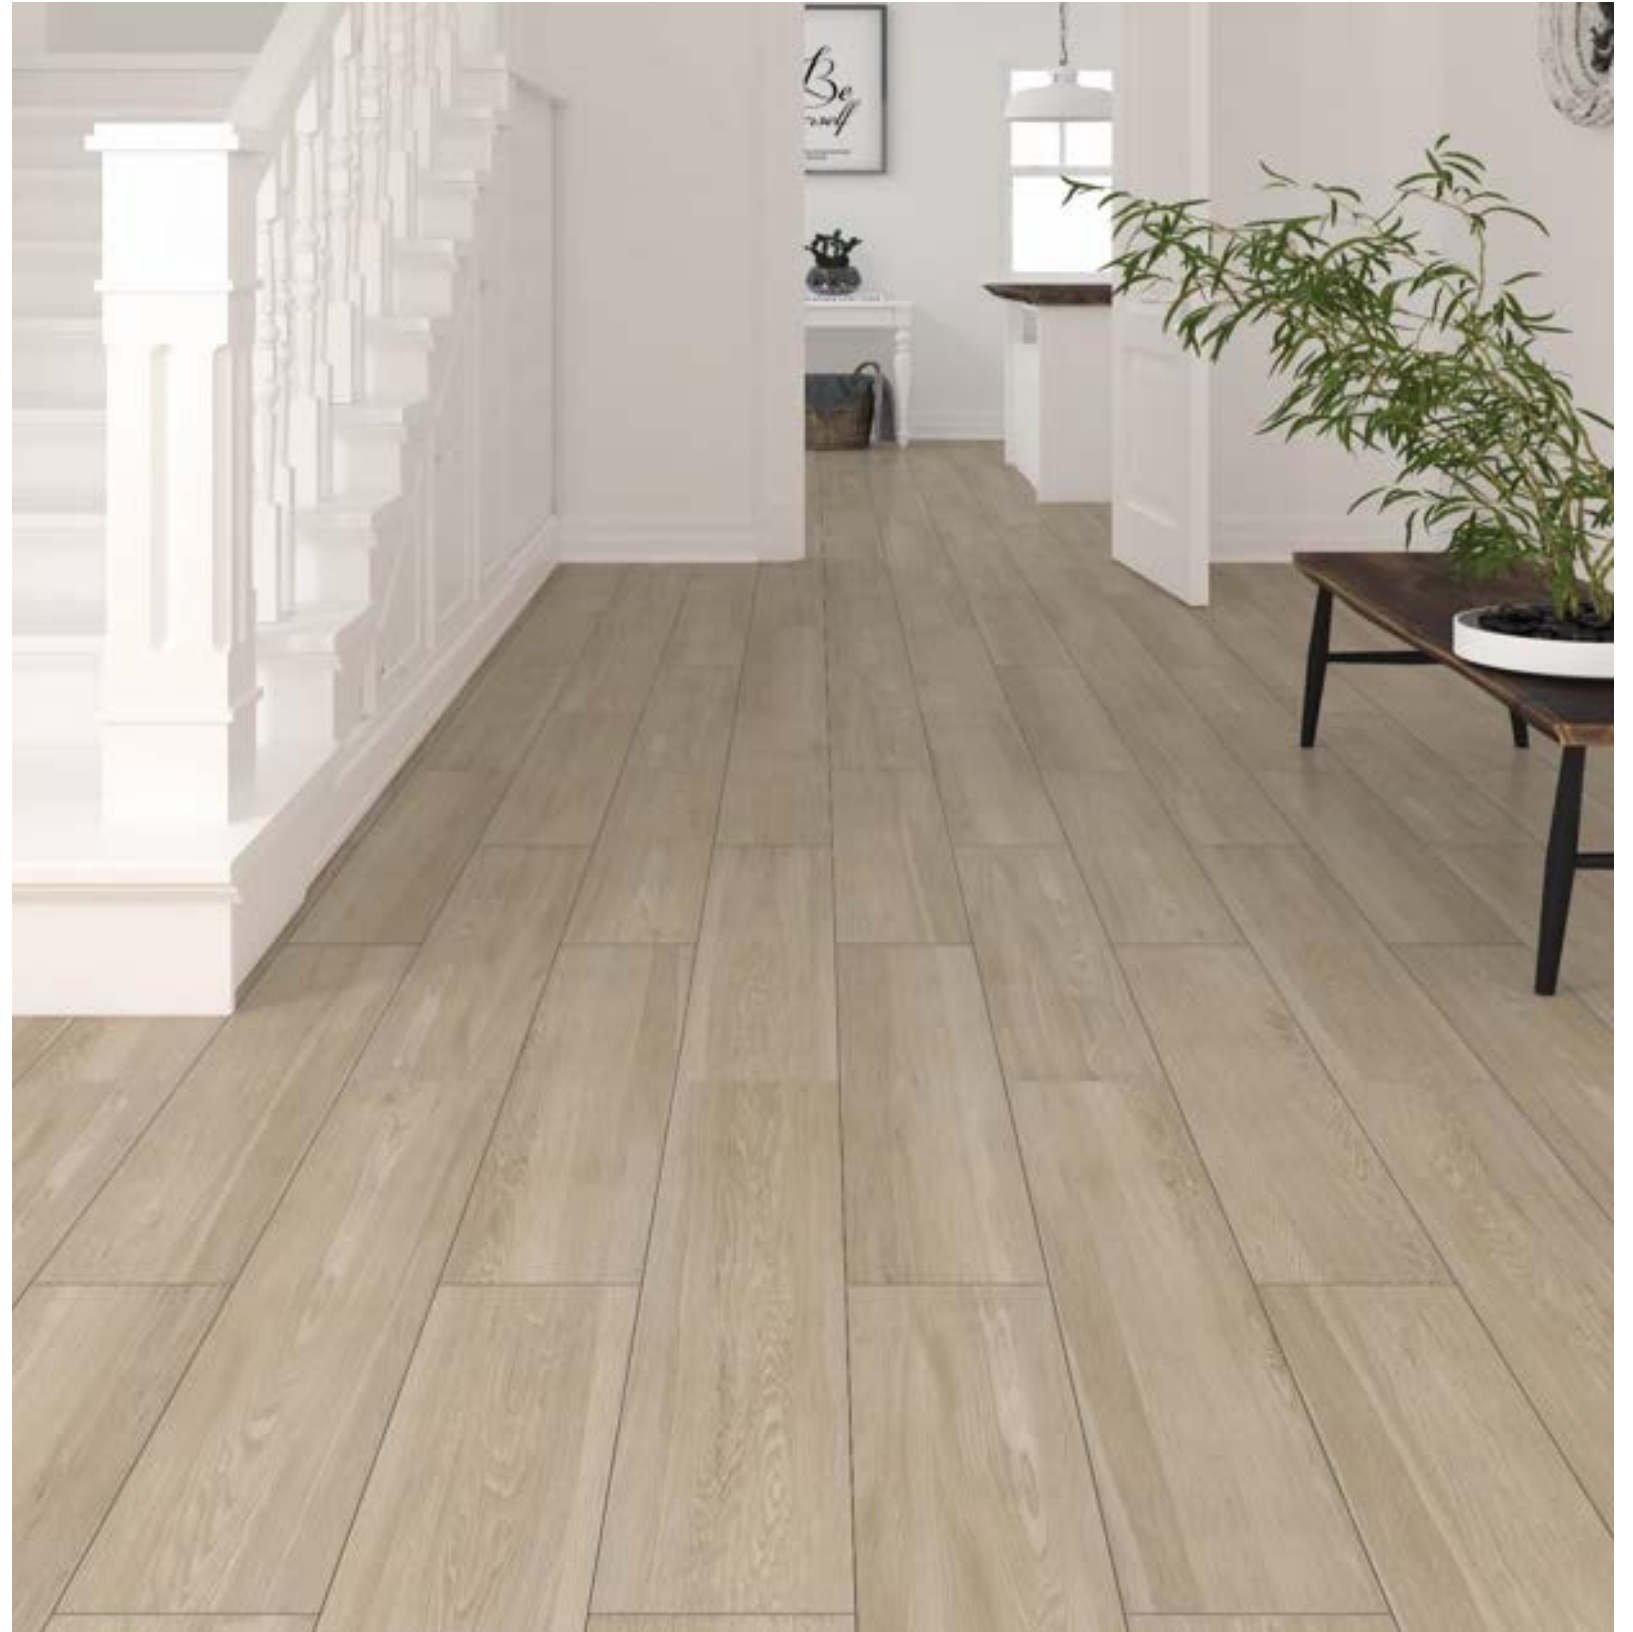

Wood

Sandon

Porcelain tiles in a matt wood effect suitable for wall and floor.

GS-N5008
Sandon 150x900mm

Wood

Orust Ash

Porcelain tiles in a matt wood effect suitable for wall and floor.

GSN5011 Orust Ash
150x900mm