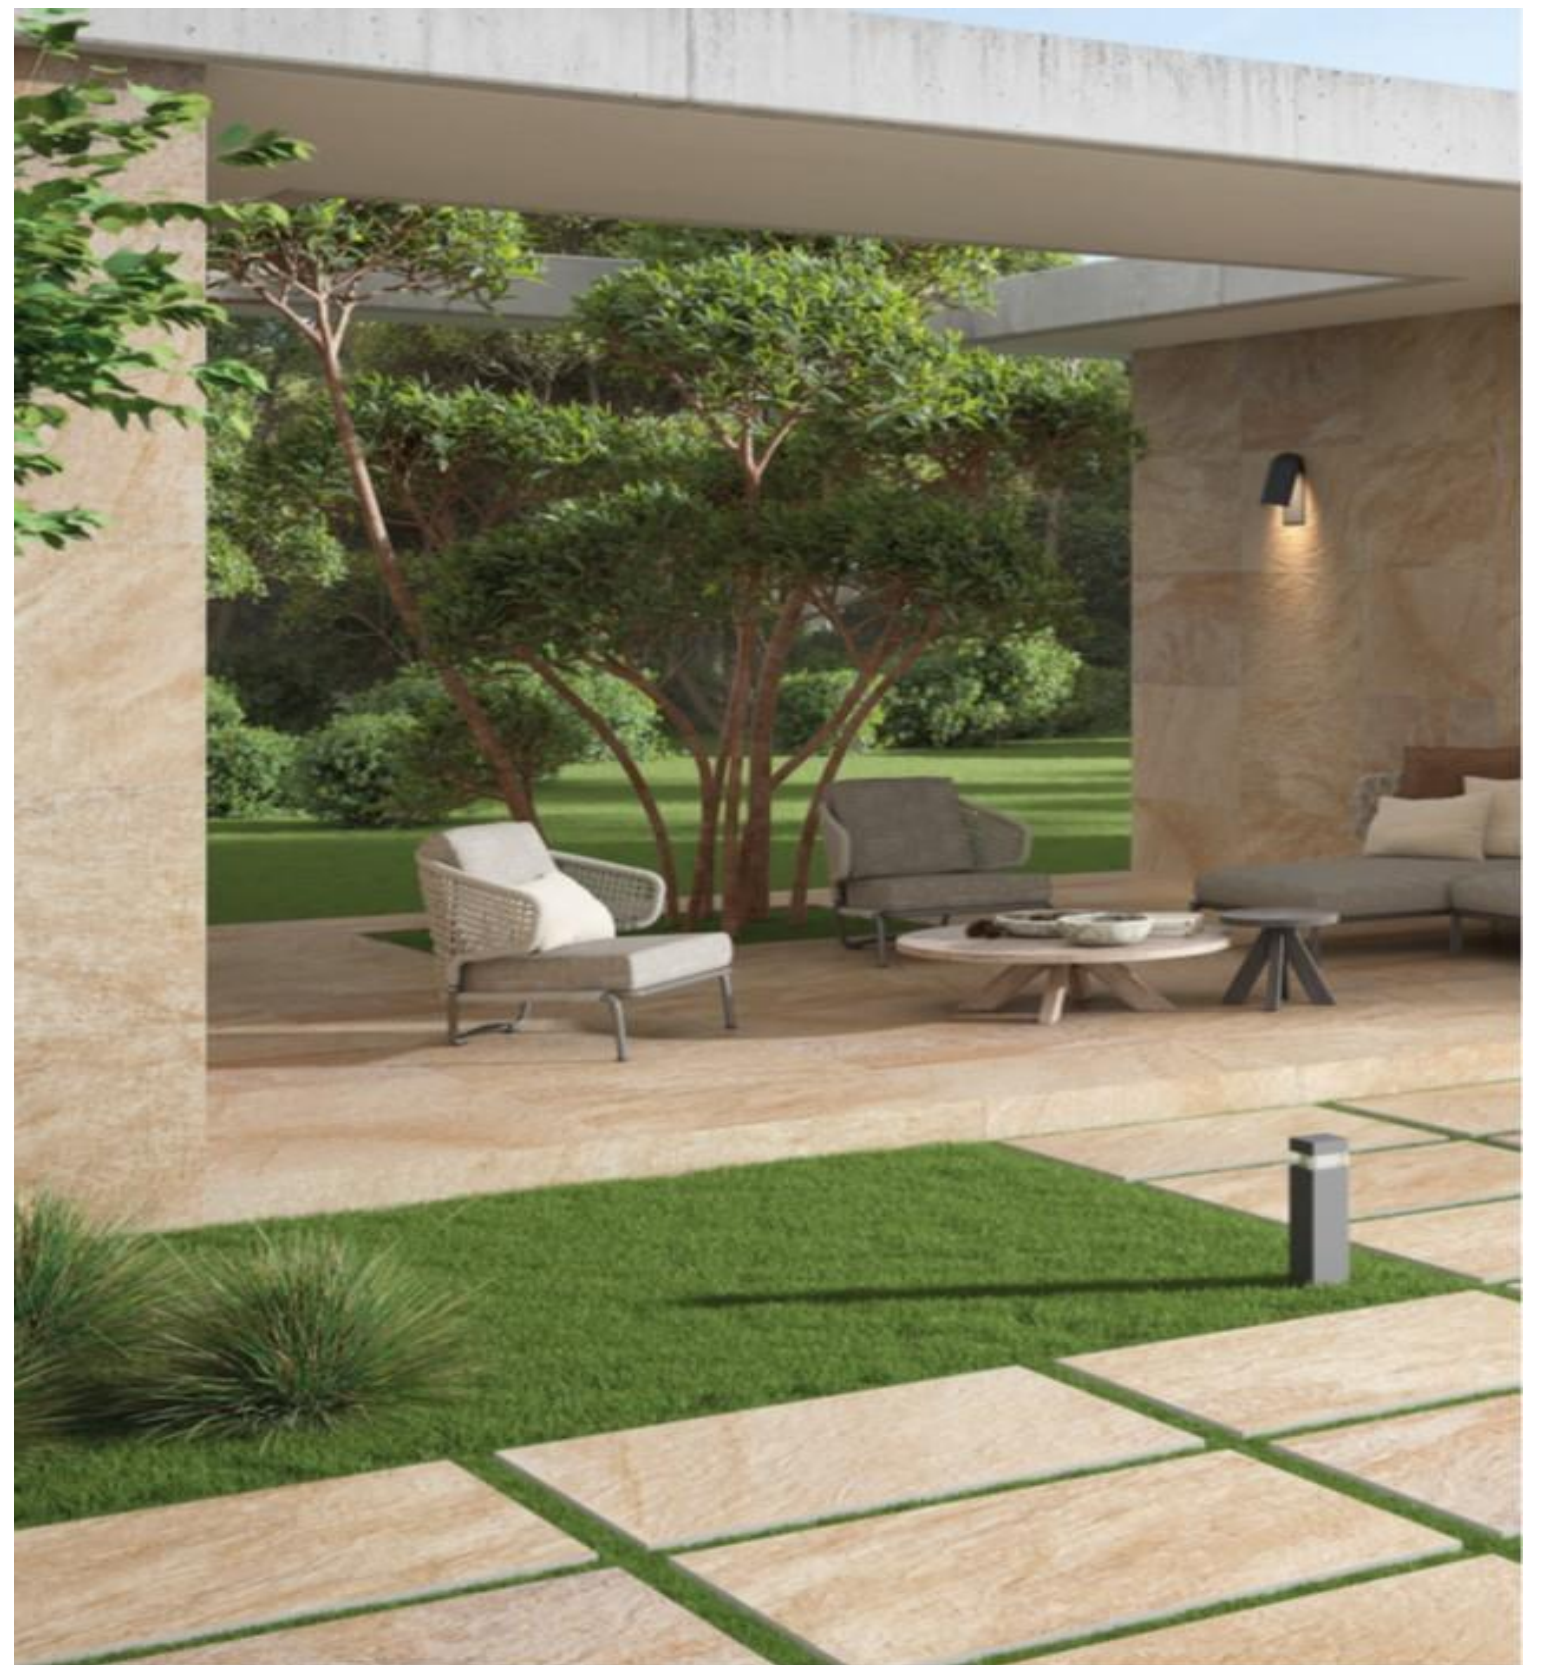

Antigua

Full bodied porcelain tiles in a natural stone slate effect. Suitable for use outdoors, these tiles are slip and frost resistant with a high breakage strength.

SSB6090
Antigua Sand
600x900x20mm

SSG6090
Antigua Coral
600x900x20mm