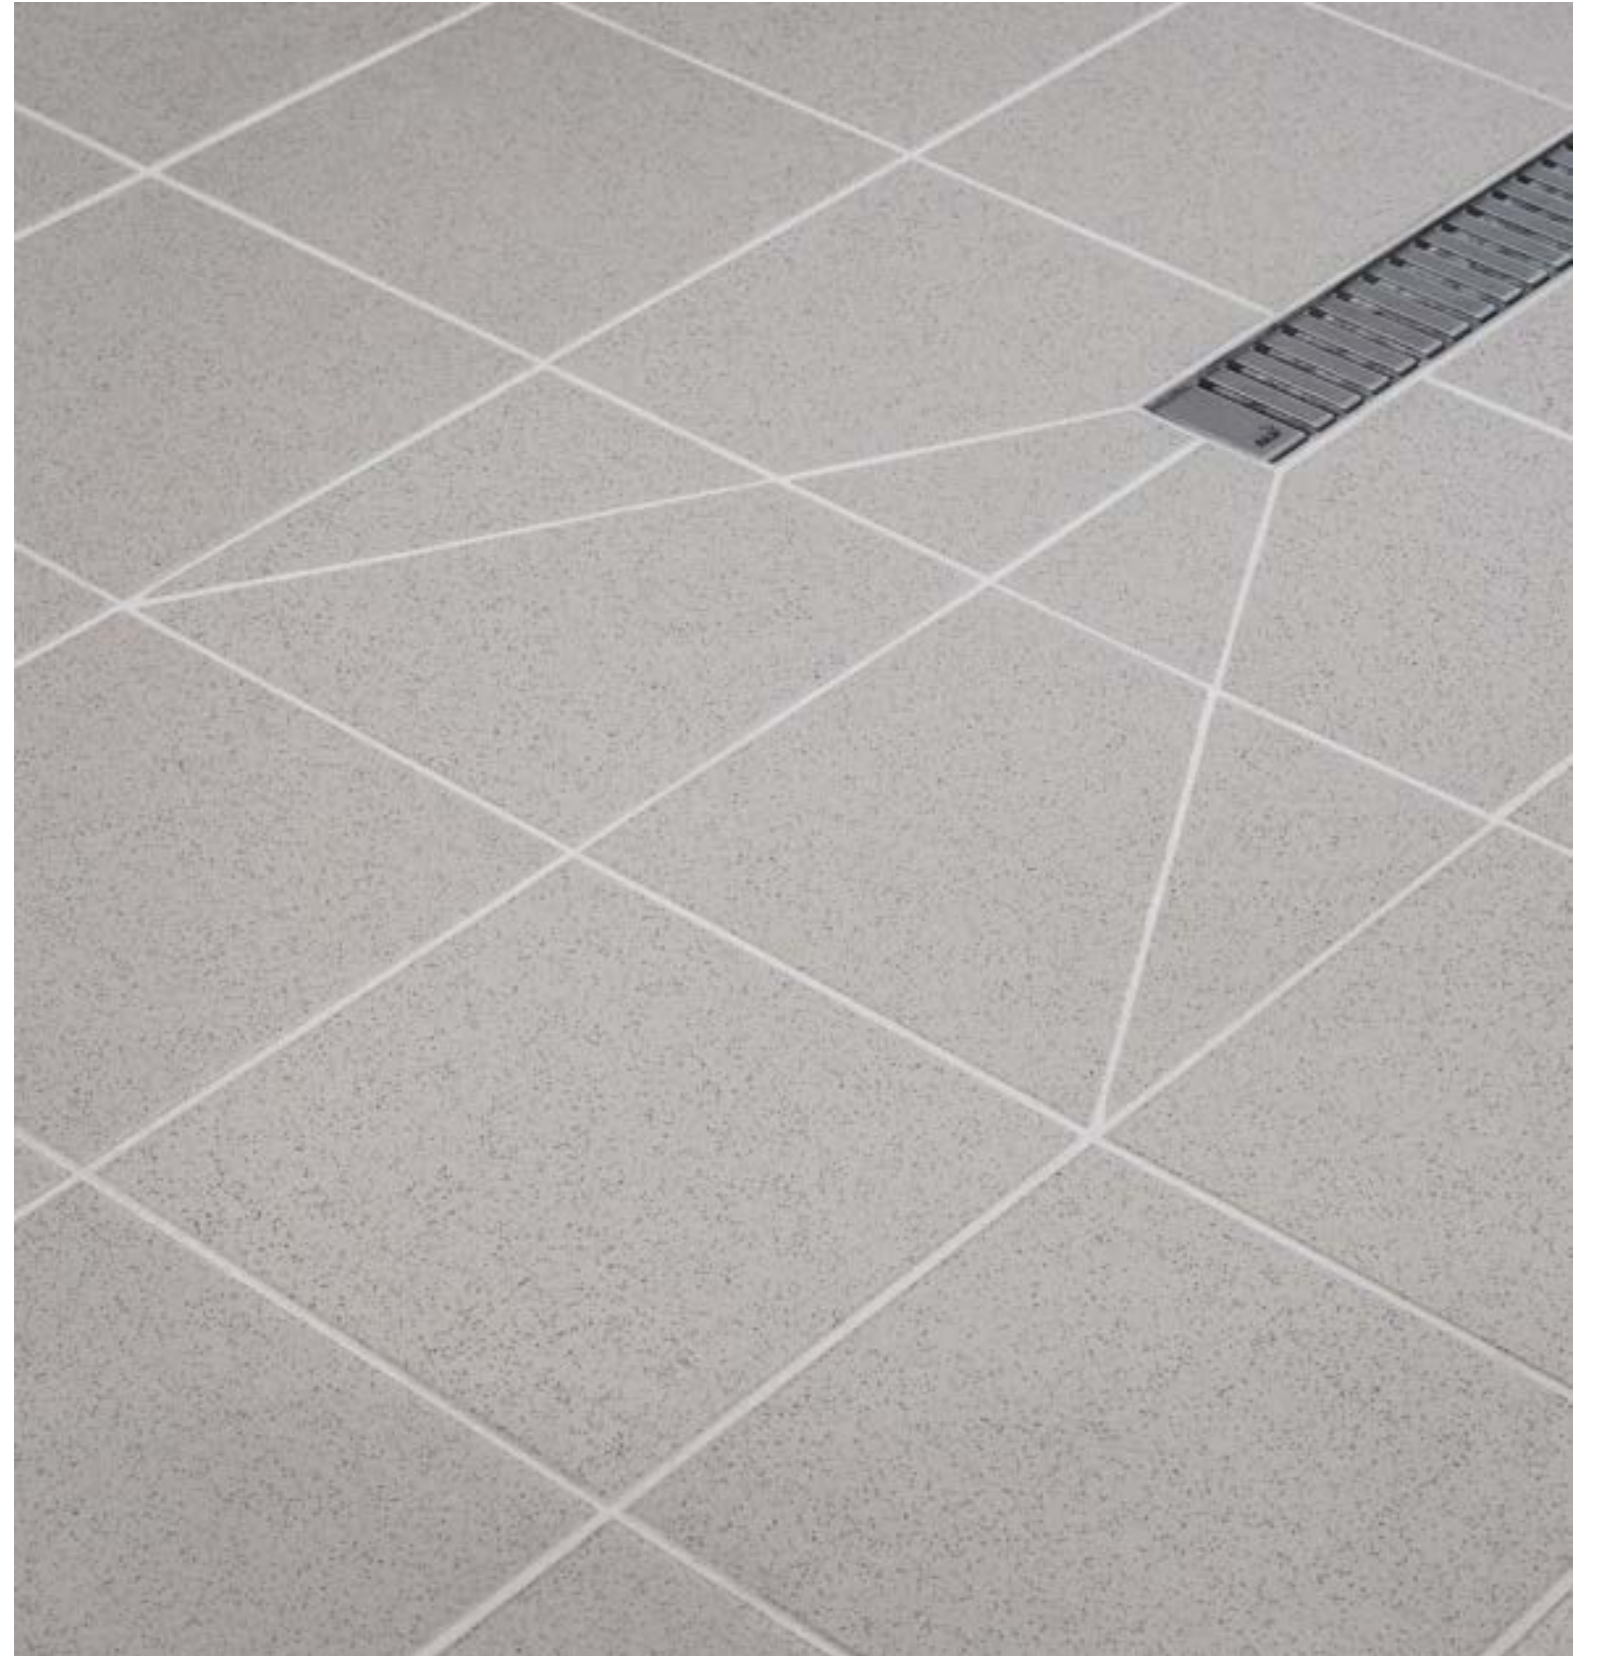

Technical Porcelain Grey

Full bodied porcelain tiles available in both a flat (natural) and relief (structured) finish. These tiles are suitable for use on wall and floor and are great for use in wet areas.

Stone