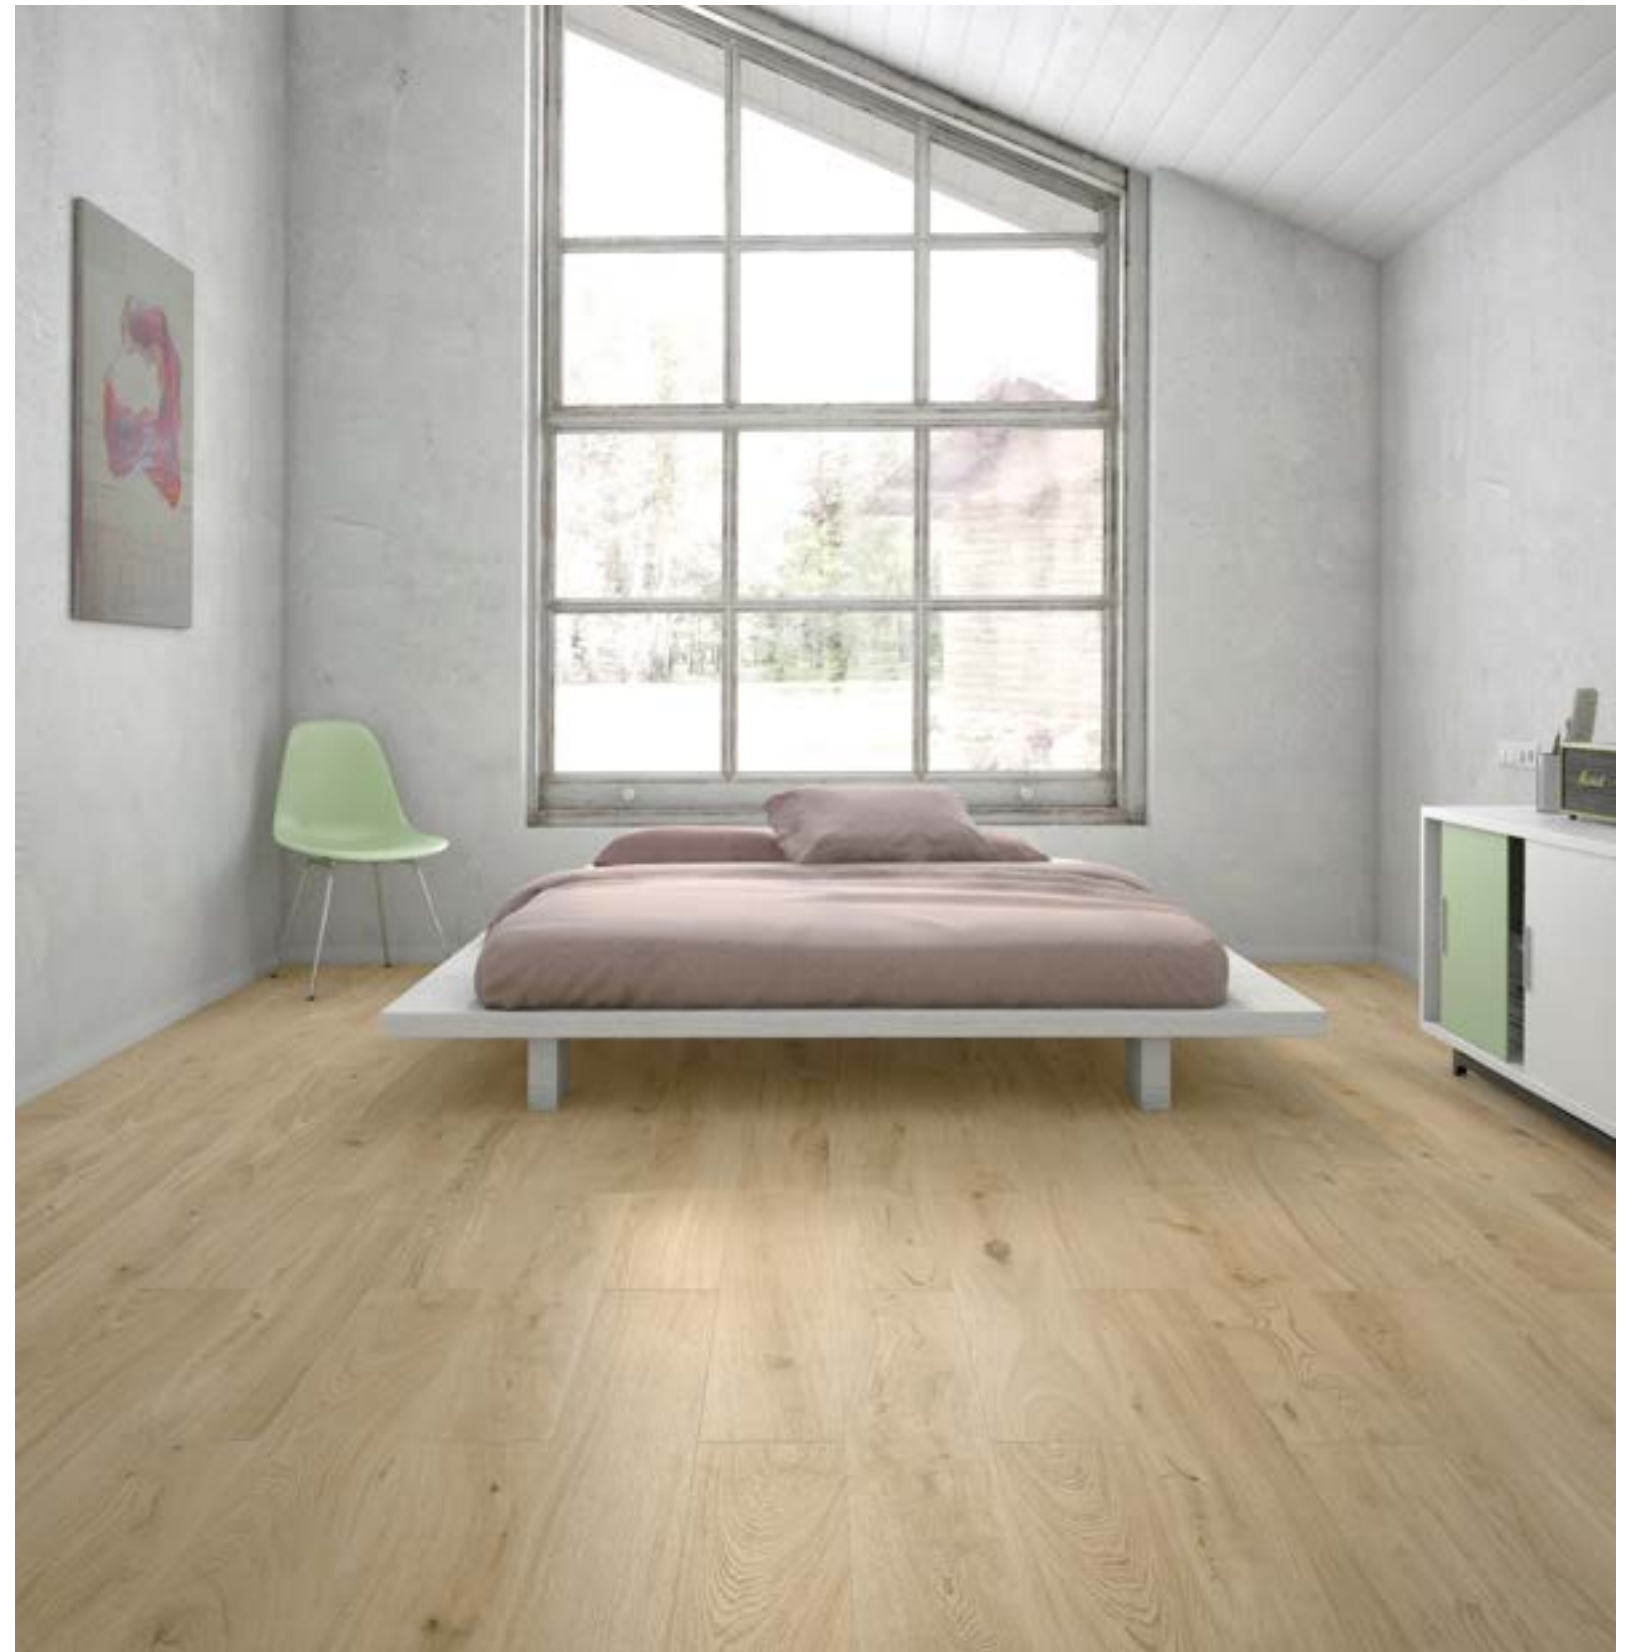

GS-NO925
Adelso Oro
200x1200mm

Wood

Outdoor –

our 20mm porcelain stoneware is used to create outdoor living areas. Suitable for patio's, pathways and cooking areas. Easy to maintain and completely frost proof